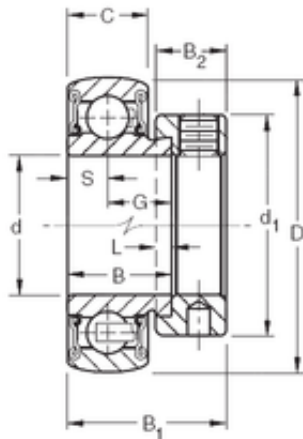

IPH Series PUMP LTD

22,225 mm x 52 mm x 21,44 mm TIMKEN RA014RRB Insert Bearings Spherical OD

Bearing No. RA014RRB

Size	22.225x52x21.44 mm
Bore Diameter	22,225 mm
Outer Diameter	52 mm
Width	21,44 mm
d	22,225 mm
D	52 mm
B	21,44 mm
C	15 mm
d1	38,1 mm
B1	31 mm
B2	13,5 mm
G	13,92 mm
L	4 mm
S	7,49 mm
Weight	0,213 Kg
Basic dynamic load rating (C)	15,8 kN

RA014RRB Bearing 2D drawings and 3D CAD models