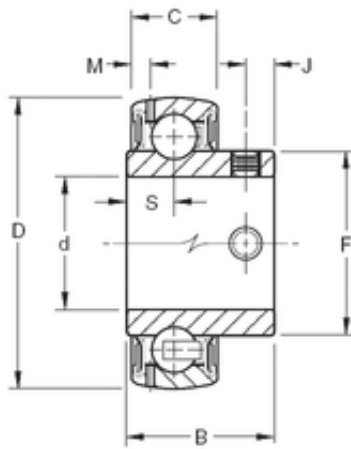

IPH Series PUMP LTD

30,1625 mm x 62 mm x 32,5 mm TIMKEN GYA103RRB Insert Bearings Spherical OD

Bearing No. GYA103RRB

Size	30.1625x62x32.5 mm
Bore Diameter	30,1625 mm
Outer Diameter	62 mm
Width	32,5 mm
d	30,1625 mm
D	62 mm
B	32,5 mm
C	18 mm
F	40,1 mm
J	7,87 mm
M	4,17 mm
S	9,65 mm
Thread (G)	M8X1,25
Weight	0,26 Kg
Basic dynamic load rating (C)	21,8 kN

GYA103RRB Bearing 2D drawings and 3D CAD models