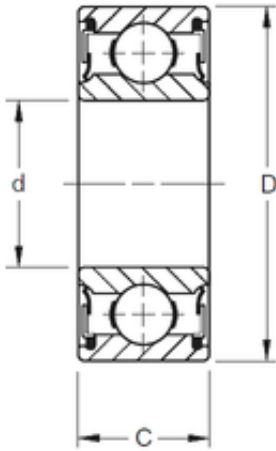

IPH Series PUMP LTD

40 mm x 68 mm x 15 mm TIMKEN 9108PP Single Row Ball Bearings

Bearing No. 9108PP

Size	40x68x15 mm
Bore Diameter	40 mm
Outer Diameter	68 mm
Width	15 mm
d	40 mm
D	68 mm
B	15 mm
C	15 mm
Weight	0,195 Kg
Basic dynamic load rating (C)	20 kN

9108PP Bearing 2D drawings and 3D CAD models